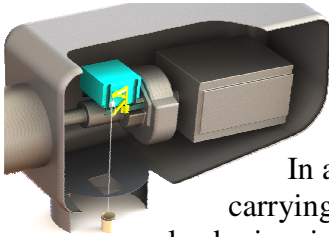

Power Climber Wind Supplies Over 1,000 Nacelle Davits in North America

SEATTLE/BRUSSELS — Power Climber Wind, a division of SafeWorks, LLC, has provided over 1,000 nacelle davits to 18 different wind plants across North America.

In an effort to reduce potential technician fatigue and injury from manually carrying tools from the wind turbines' yaw deck to the nacelle, a top customer and leader in wind power sustainability reached out to Power Climber Wind in search of a solution. The two engineering teams collaborated to design and build the nacelle davit. With a 250-lb capacity and optional chain or electric hoist, the nacelle davit improves technician safety and productivity. It complies with federal, local and state material handling codes, has the ability to retrofit to any 1.5 MW gearbox, and installs in just under an hour.

“Our robust engineering and manufacturing process enables us to collaborate with customers to develop safe solutions that effectively meet their unique needs,” says Mike Russell, Power Climber Wind’s National Sales Director. “The nacelle davit that we customized specifically for these 1.5 MW turbines has provided a safer material transfer solution, increasing the customer's overall productivity.”

For more information on Power Climber Wind’s nacelle davit, download the brochure at <http://www.powerclimberwind.com/NacelleDavit.aspx>.

Media Contact:

Tejal Ranjan
Marketing Communications Manager
Tejal.Ranjan@PowerClimberWind.com

About Power Climber Wind

Power Climber Wind helps major wind turbine OEMs, owners and service providers manage their operation and maintenance costs by providing the most reliable access equipment and expertise to improve employee safety, productivity and retention. The world leader in suspended access with 65 years experience putting people to work at elevation with motorized solutions, Power Climber Wind provides turbine service lifts, IBEX® climb assist, tower access platforms, blade access solutions, safety equipment and training globally. Our commitment to performing productively at elevation drives simple, smart product and hands-on training solutions to drive lower total cost of ownership and make our customers' work a reliable, confident experience. For further information contact Power Climber Wind at +1-206-394-5306 or visit www.powerclimberwind.com